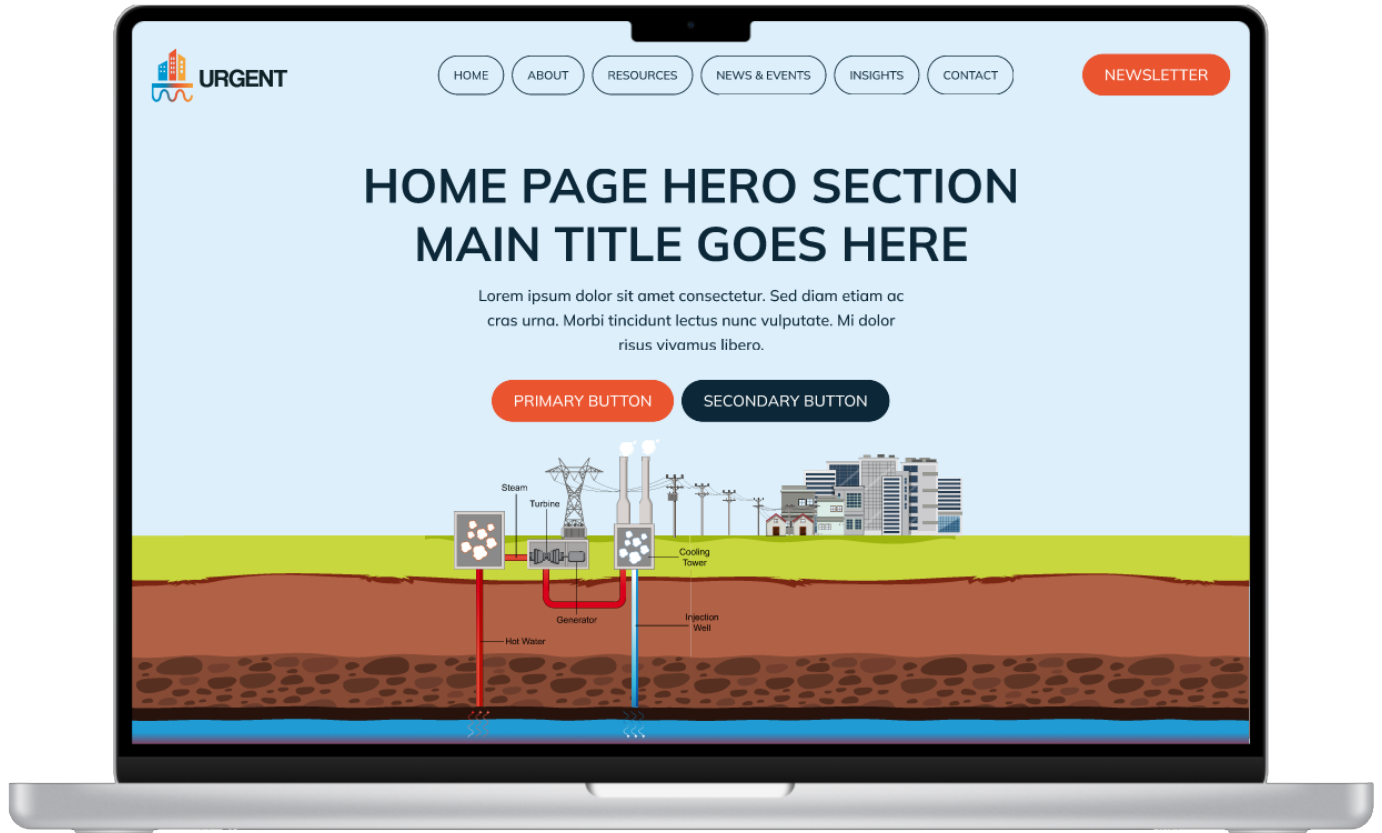

kouradjiguy.savane@euroquality.fr

LOGO VERSIONS (Recommended minimum width: 30 mm, minimum padding: 24px)

COLORS

#0098D0 #EA542F #F4A438

Base color (bg, buttons, CTA) Accent color (links)

90% 10%

Darker shade Color Lighter shade

BLACK/WHITE

LOGO APPLICATIONS

Website home hero section

Print Materials